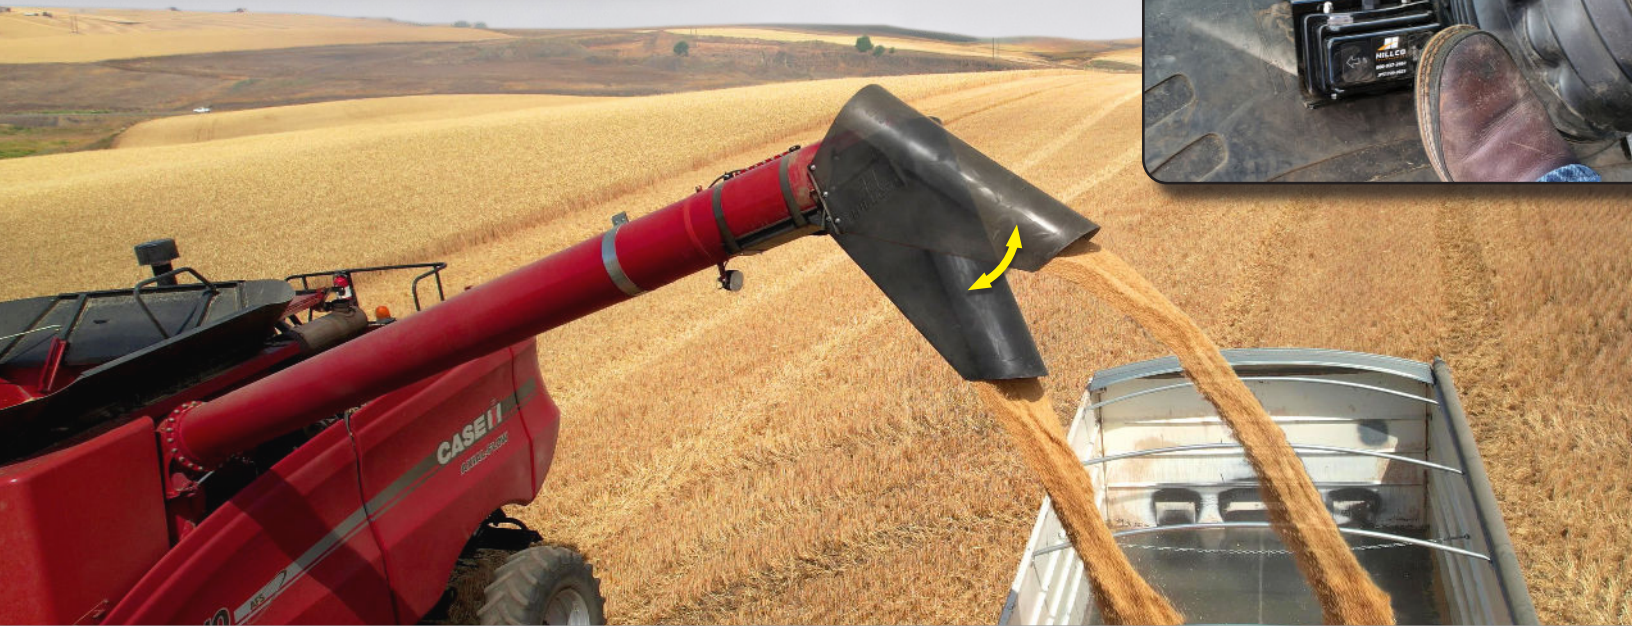

# HILLCO PIVOTING SPOUT

## FOR CASE IH 14" AUGERS

37° of Spout  
Rotation

- ▶ Enhanced control when topping off grain carts or trucks
- ▶ Projects grain stream further than stock spouts
- ▶ Helps with maneuverability around tall grain carts
- ▶ Controlled with a foot rocker switch
- ▶ Simple installation