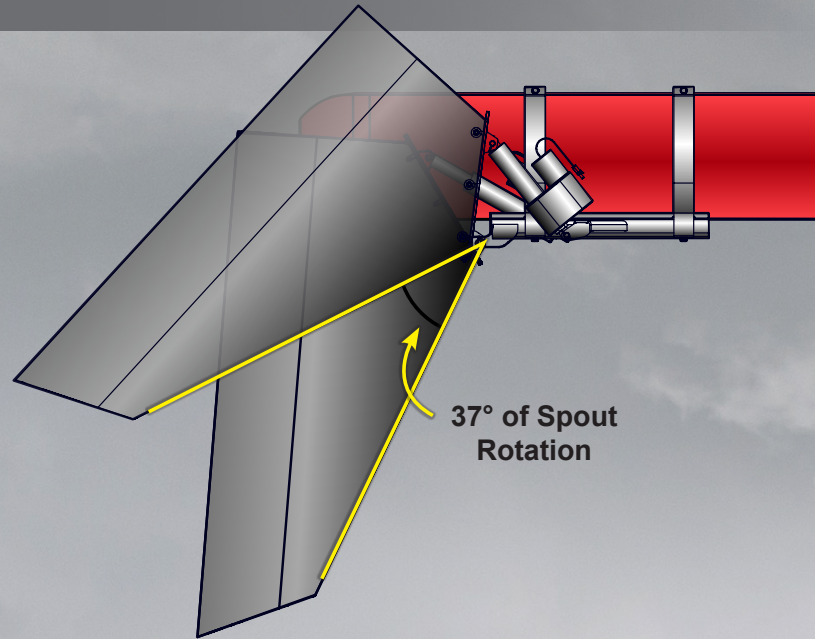

# HILLCO PIVOTING SPOUT

## FOR CASE IH 14" AUGERS

37° of Spout  
Rotation

- ▶ Enhanced control when topping off grain carts or trucks
- ▶ Projects grain stream further than stock spouts
- ▶ Helps with maneuverability around tall grain carts
- ▶ Controlled with a foot rocker switch
- ▶ Simple installation