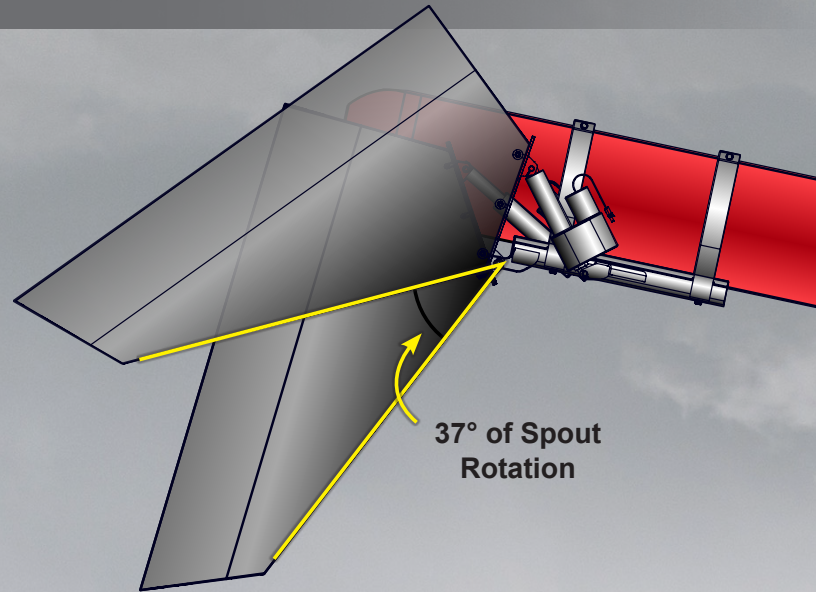

HILLCO PIVOTING SPOUT

FOR CASE IH 14" AUGERS

- ▶ Enhanced control when topping off grain carts or trucks
- ▶ Projects grain stream further than stock spouts
- ▶ Helps with maneuverability around tall grain carts
- ▶ Controlled with a foot rocker switch
- ▶ Simple installation